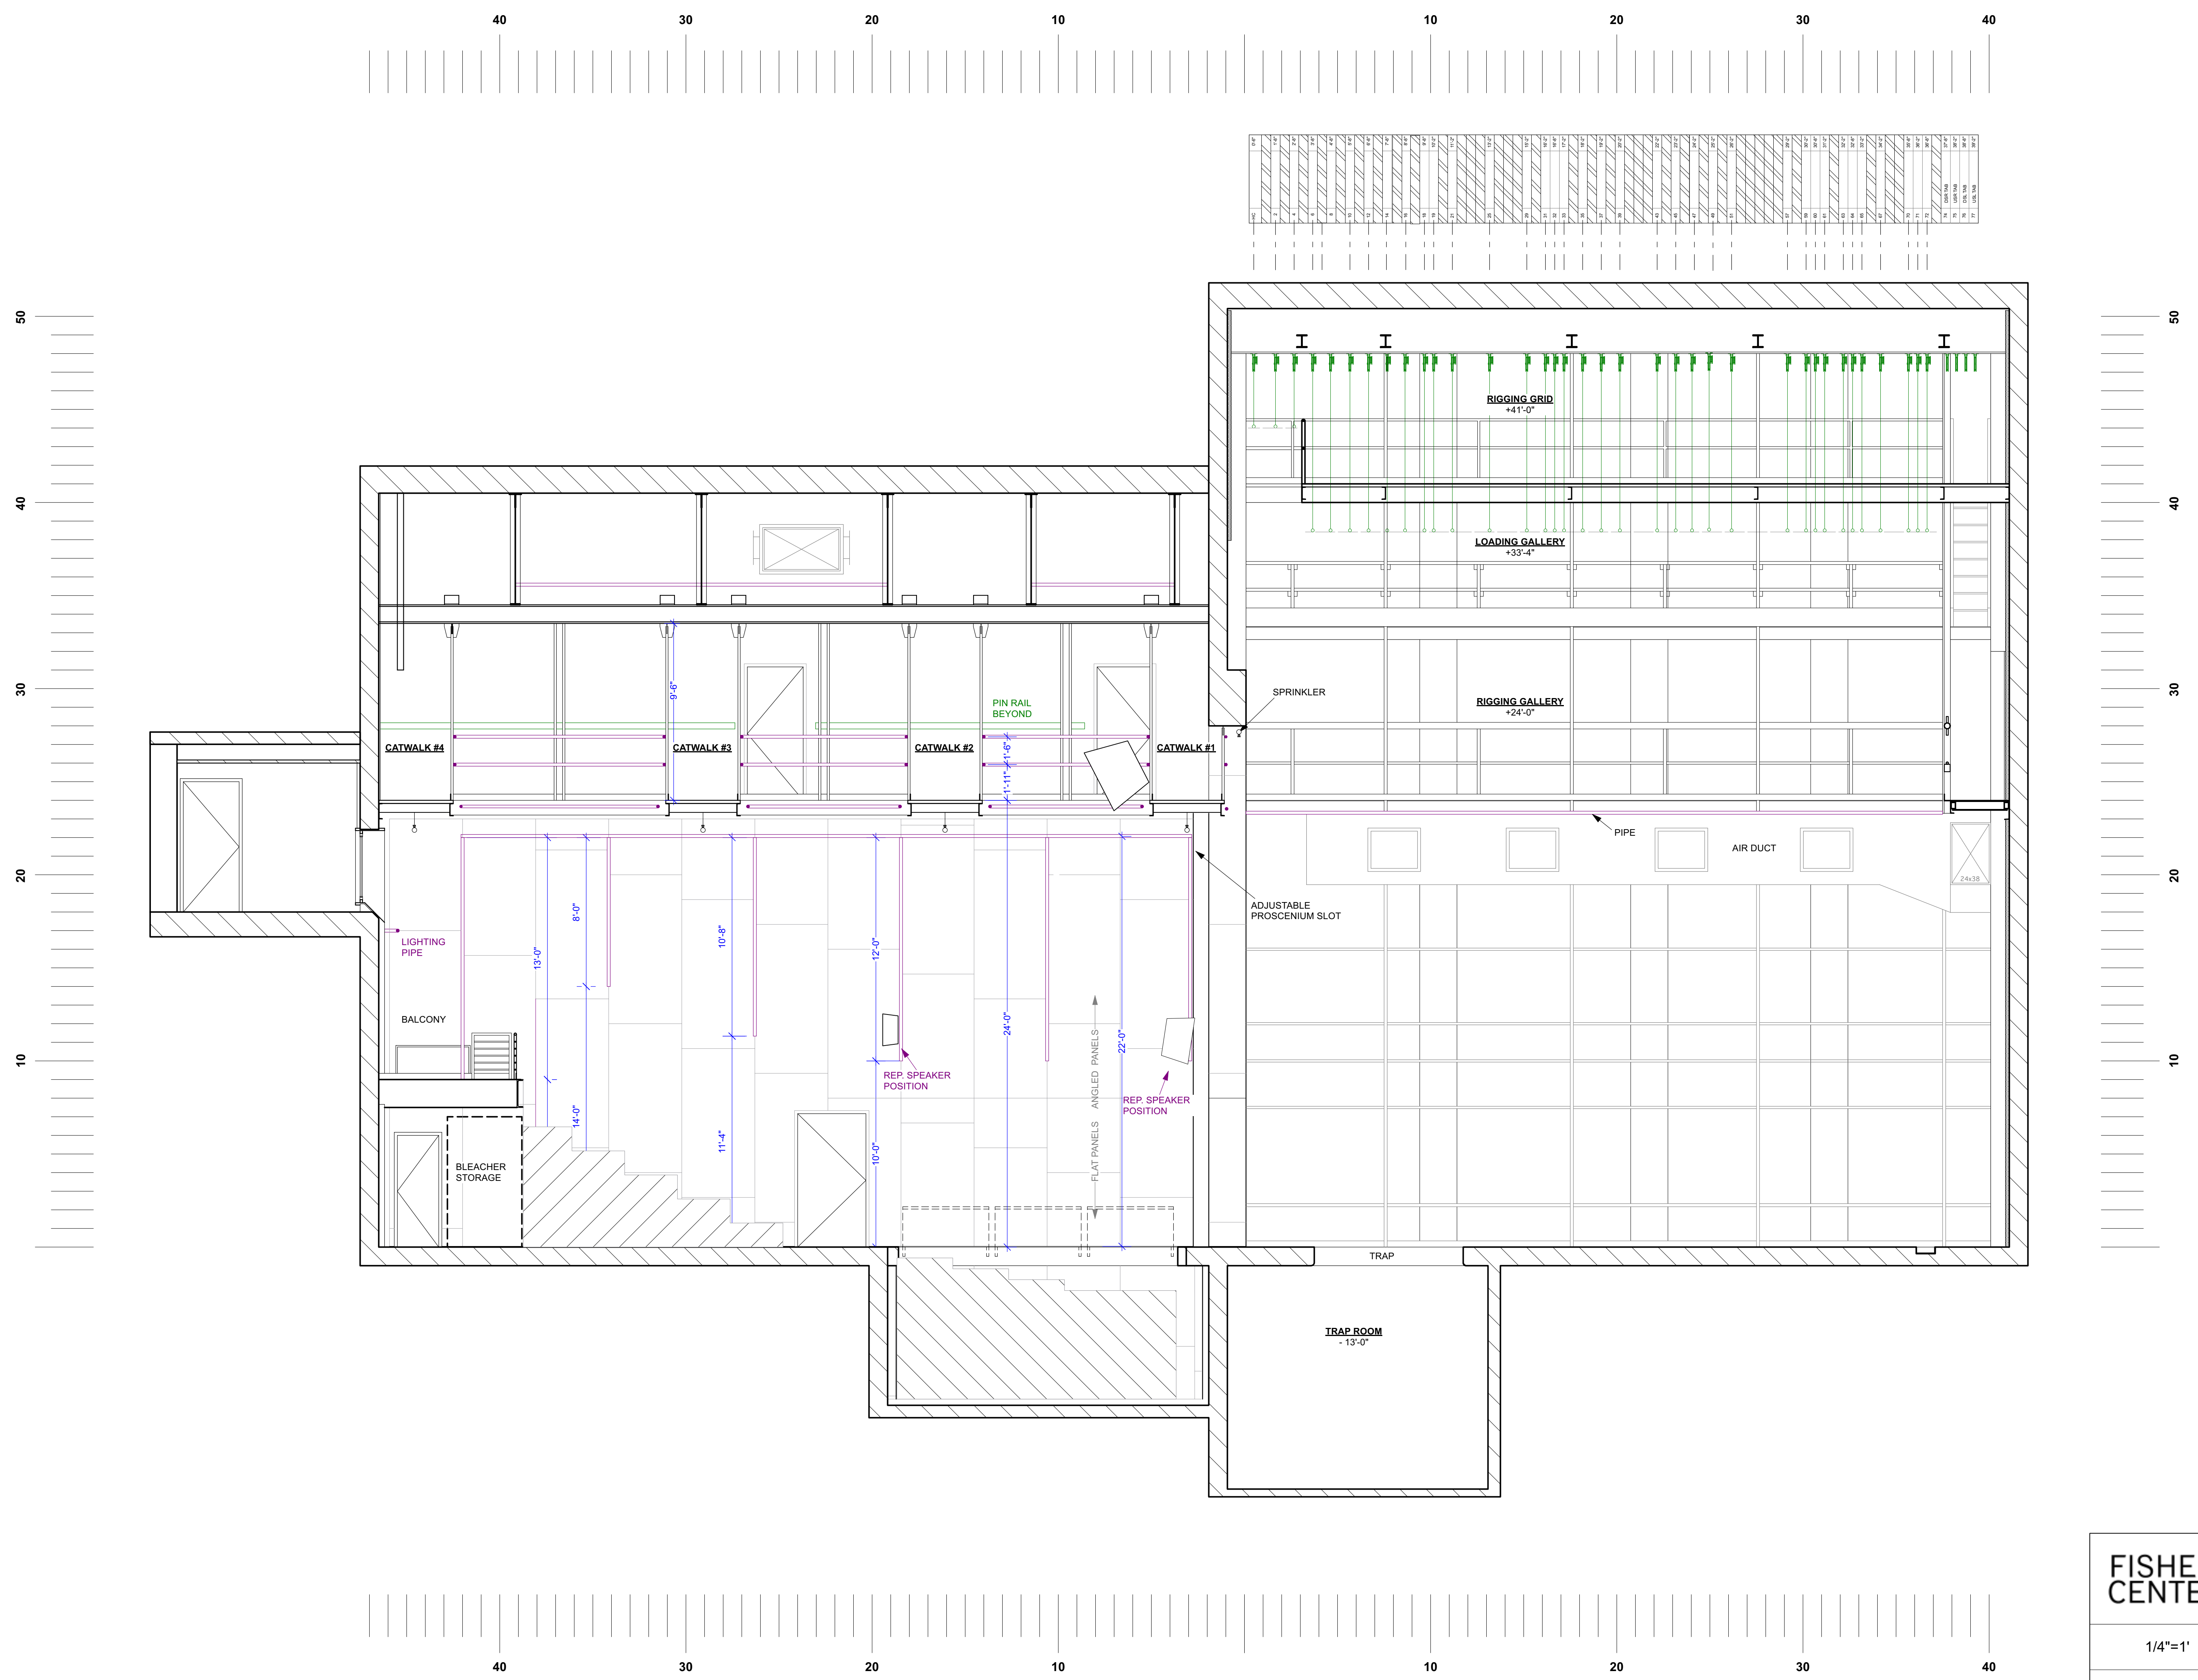

FISHER CENTER	LUMA Theater	
	Ground plan stage level	
3/16"=1'	4/24/23	Bard
Sheet 1 of 2		

FISHER CENTER	LUMA Theater	
	Ground plan stage level	
1/4"=1'	4/24/23	Bard
Sheet 2 of 2		